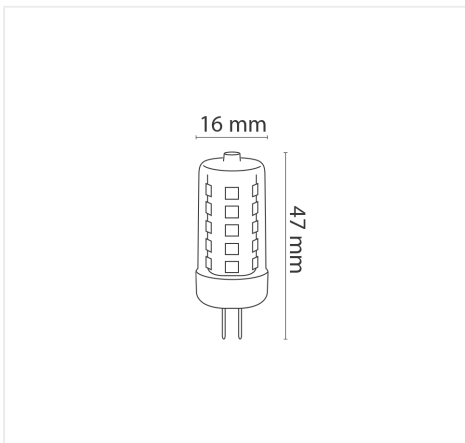

NOVA line

NOVA Italia S.p.A.

Via Vecchia Scorciosa 33-35 - 66022 Fossacesia (Ch)

Tel. 0872 578934 (15 linee r.a.) - Fax 0872 57670

www.novaline.it - info@novaline.it

P.I.: 01956430696 - C.C.I.A.A. CH140833 - Capitale Sociale: € 1.100.000,00 i.v.

RAEE: IT08020000003247

Azienda con sistema
di gestione certificato
ISO 9001: 2015
Certificato N. IT 15/0141

NovaLine.it novaline.it novaline.it

LS35G4F

LED G4 BULB 3W COOL WHITE 6500 K - CERAMIC+PC

INFORMATION

Brand:NOVA LINE
Kind of Lamp:Led
Lamp Base:G4
Dimensions:16 x 47 mm
Material:ceramic + pc

ELECTRICAL FEATURES

Nominal Voltage:12 V
Current:260 mA
Power:3 W

LIGHTING FEATURES

Lumen:350
Energy Class:E
Colour Temperature:6500 K
Colour Rendering:> 80
Beam Angle:270°
N°of on/off Switches:12500
Lifetime:25000
Dimmable:NO
Equivalence to incandescent:30 W
Start up time:istantaneo

LOGISTICS

EAN:8028274119824
Pcs/Box.:1
ITF Inner:18028274119821
Pcs/Inner:10
ITF Master:28028274119828
Pcs/Master:200